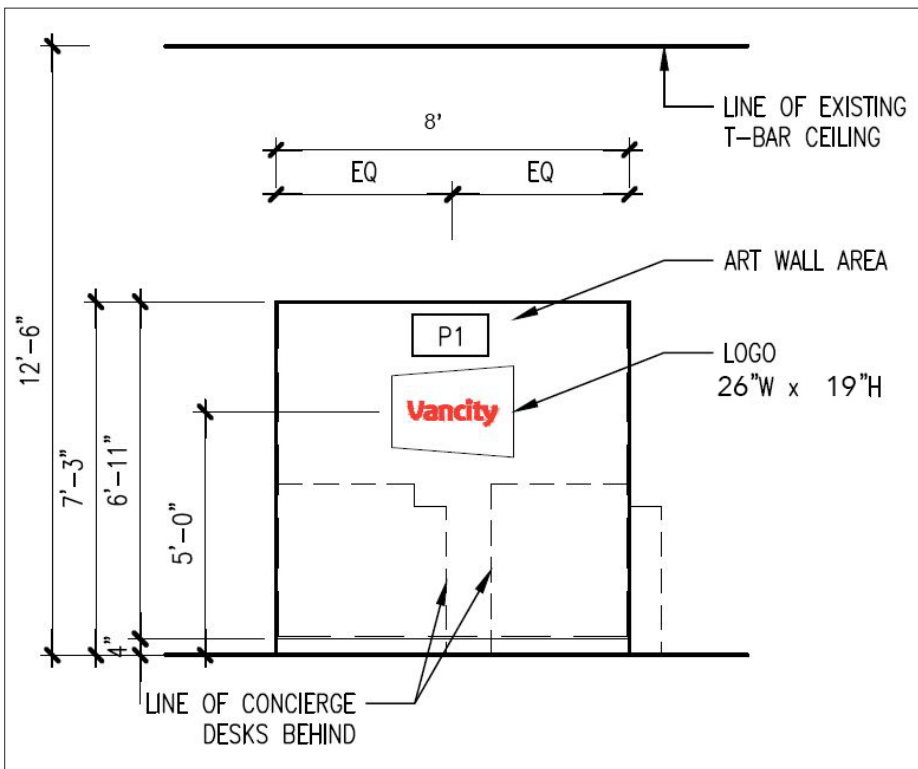

Vancity Call to artists
Art wall for the art commission

Art wall, Walnut Grove community branch, Langley BC

Wall size:
 8' wide x 6' 11" high
 (excludes 4" baseboard)

Maximum art size:
 7' 10" wide x 6' 9" high x 4" deep

Logo: 26" wide x 19" high approx.

Concierge desks:
 3' 6" high x 3' 6" wide x 30" deep