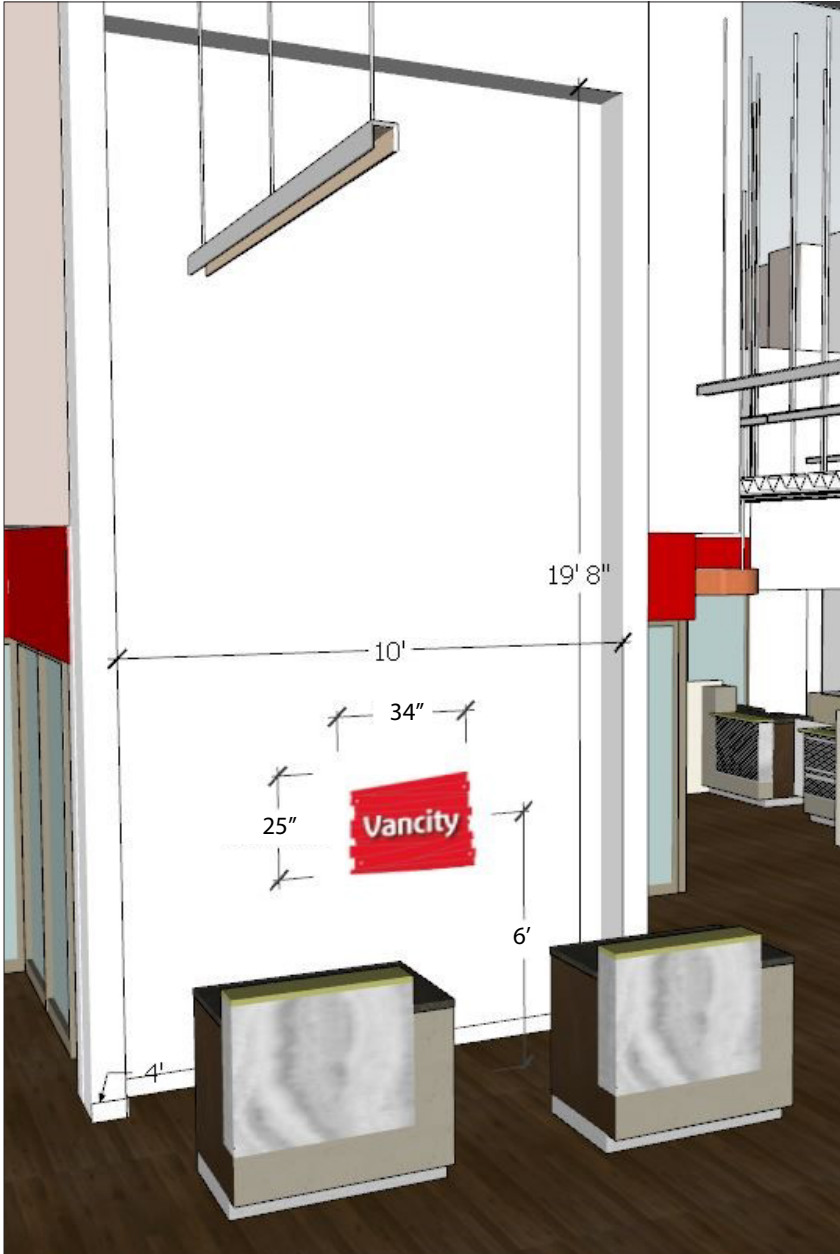

Vancity Call to artists
Art wall for the art commission

Art wall, Brentwood community branch, Burnaby BC

Wall size:
10' wide x 19' 8" high
(excludes 4" baseboard)

Maximum art size:
9' 10" wide x 19' high x 4" deep

Logo: 34" wide x 25" high approx.

Concierge desks:
3' 6" high x 3' 6" wide x 30" deep