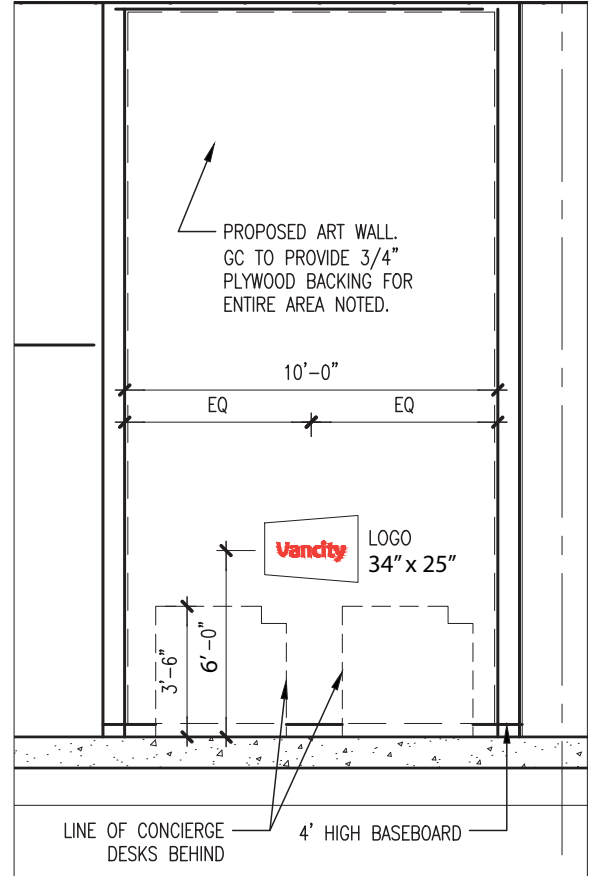

Vancity Call to artists
Art wall for the art commission

Art wall, Brentwood community branch, Burnaby BC

Wall size:
10' wide x 19' 8" high
(excludes 4" baseboard)

Maximum art size:
9' 10" wide x 19' high x 4" deep

Logo: 34" wide x 25" high approx.

Concierge desks:
3' 6" high x 3' 6" wide x 30" deep