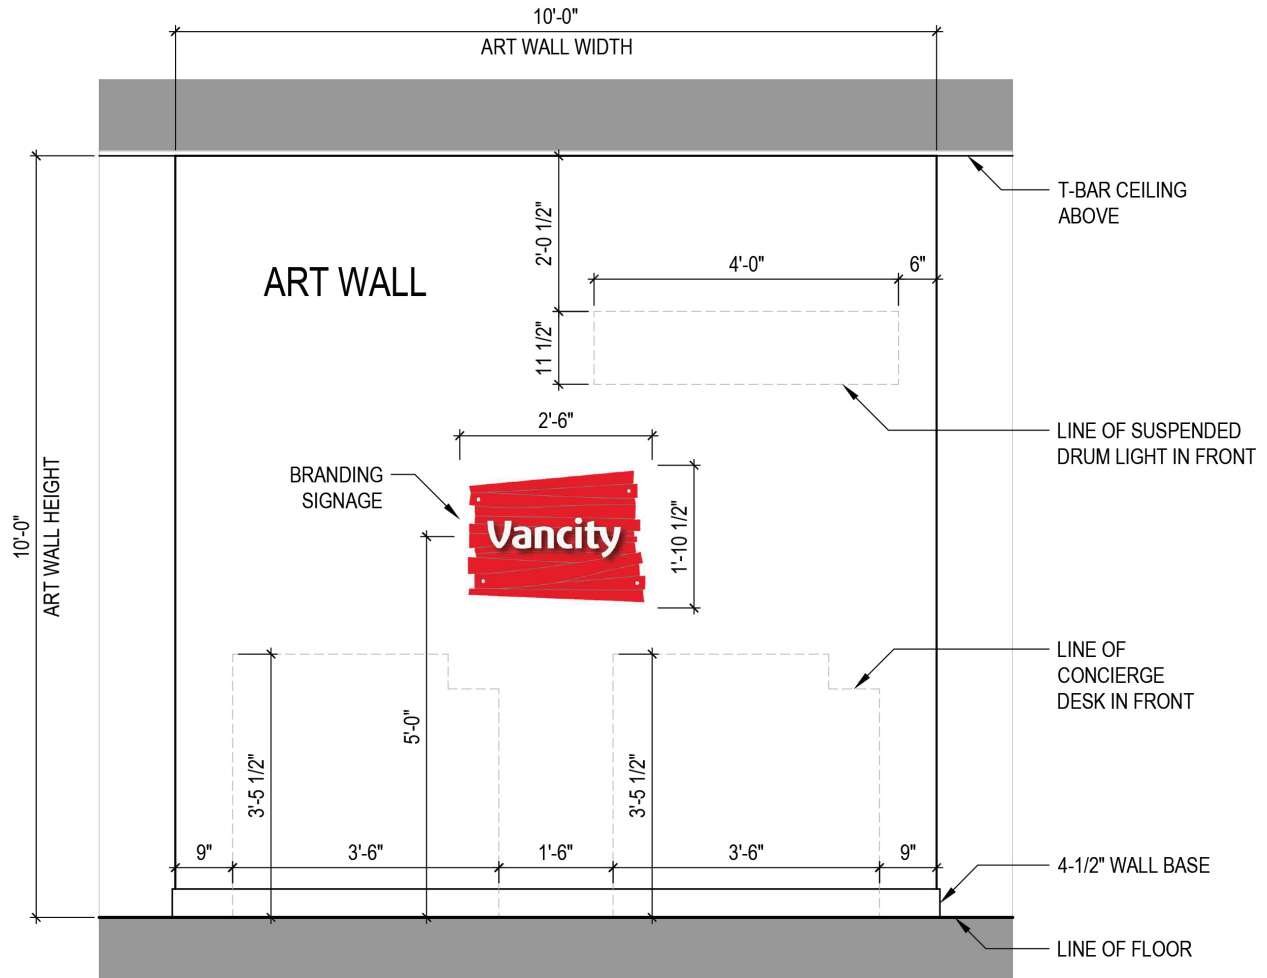

**Vancity Call to artists
Art wall for the art commission**

Art wall, Victoria Drive community branch, Vancouver BC

Wall size: 10' wide x 10" high (includes 4" baseboard)

Maximum art size: 9' 10" wide x 9' 6" high x 4" deep

Logo: 30" wide x 22.5" high approx.

Concierge desks: 3' 6" high x 3' 6" wide x 30" deep