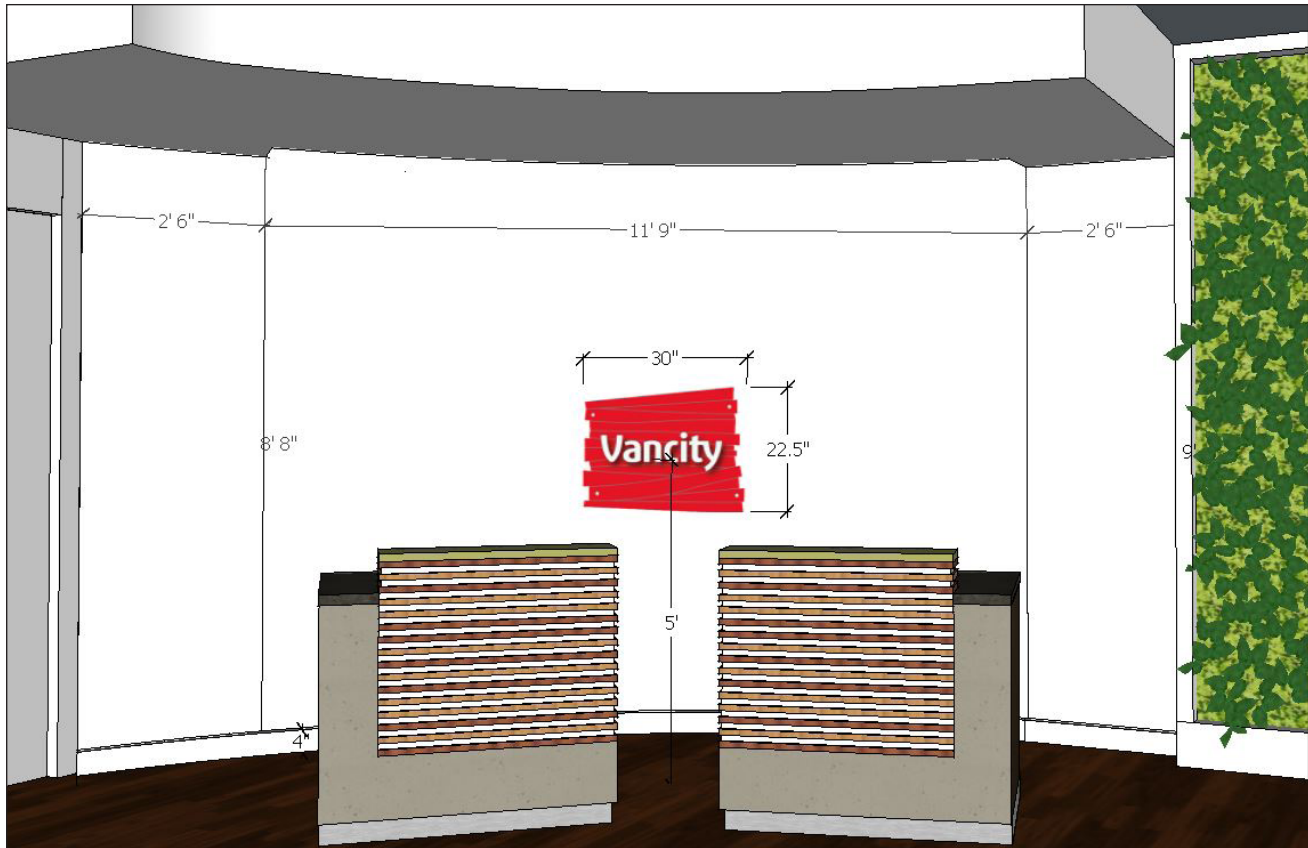

**Vancity Call to artists
Art wall for the art commission**

North Road community branch, Coquitlam BC

Curved wall size:
11'-9" wide x 8'-8" high
(excludes 4" baseboard)

Maximum art size:
11'-7" wide x 8'-6" high x 6" deep

Logo: 30" wide x 22.5" high approx.

Concierge desks:
3' 6" high x 3' 6" wide x 30" deep