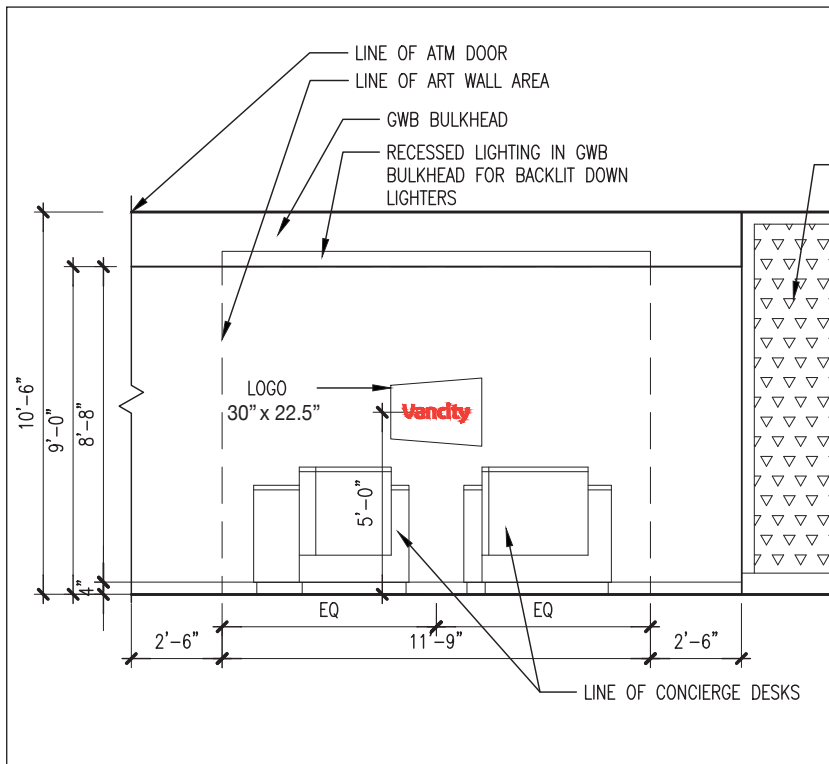

**Vancity Call to artists
Art wall for the art commission**

North Road community branch, Coquitlam BC

Curved wall size:
11'-9" wide x 8'-8" high
(excludes 4" baseboard)

Maximum art size:
11'-7" wide x 8'-6" high x 6" deep

Logo: 30" wide x 22.5" high approx.

Concierge desks:
3' 6" high x 3' 6" wide x 30" deep